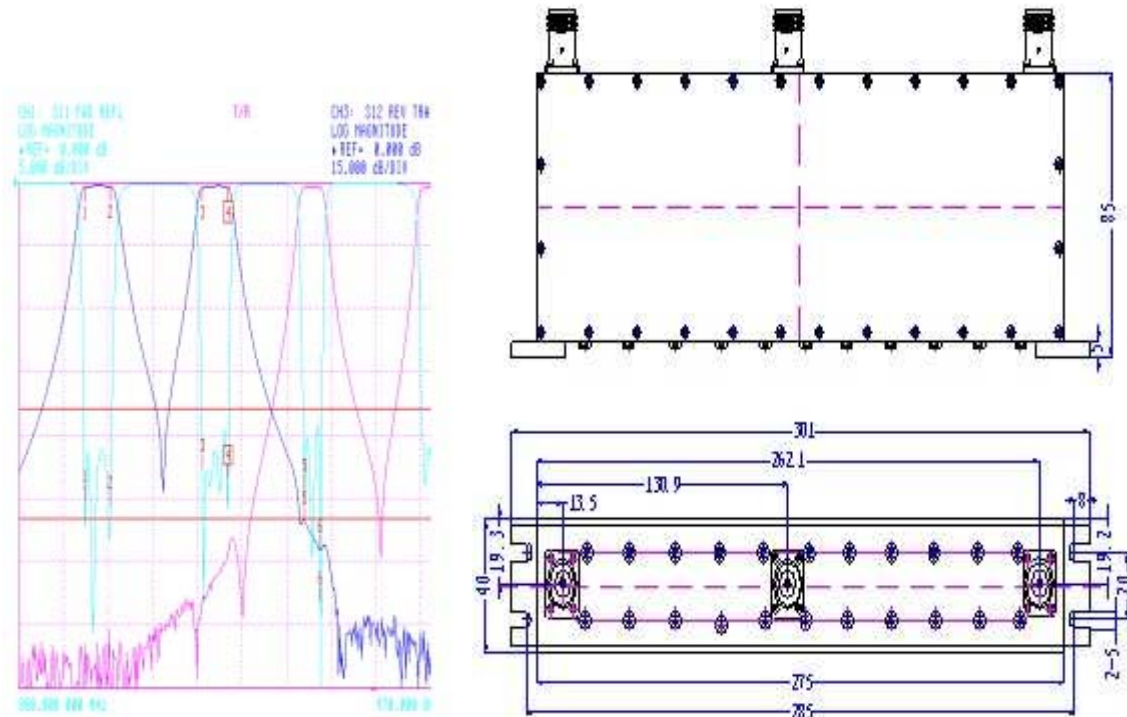

Outline Drawing:

Note:

If no special requirement is mentioned on order, default finish is painted in deep gray. Options include completely or partially painted or unpainted.

CALL OUR SALES DEPARTMENT FOR MORE INFORMATION OR VARIATIONS OF THIS PRODUCT.