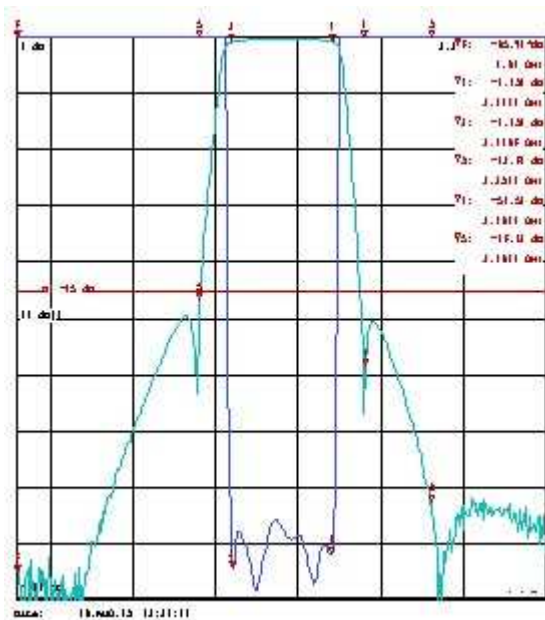

Outline Drawing:

Notes:

Ensure connectors are in flat connection with outer connectors.
Connector type is optional of N-type or SMA, depending on requirements.
Right reserved by CMI of revising this file and not notifying in advance.

CALL OUR SALES DEPARTMENT FOR MORE INFORMATION OR VARIATIONS OF THIS PRODUCT.

**Corry Micronics, Inc. One Plastics Rd. - Corry, PA 16407
(814) 664-7728 Fax (814) 664-4582 www.cormic.com**

Corry Micronics Inc. herein referred to CMI, believes this information to be accurate, but makes no warranties, expressed or implied as to the accuracy of this document. CMI assumes no liability for any injury, loss, damage, direct or consequential arising from the use of our products. User assumes all risk whatsoever in connection with it's intended use. CMI also reserves the right to change this document without notice.