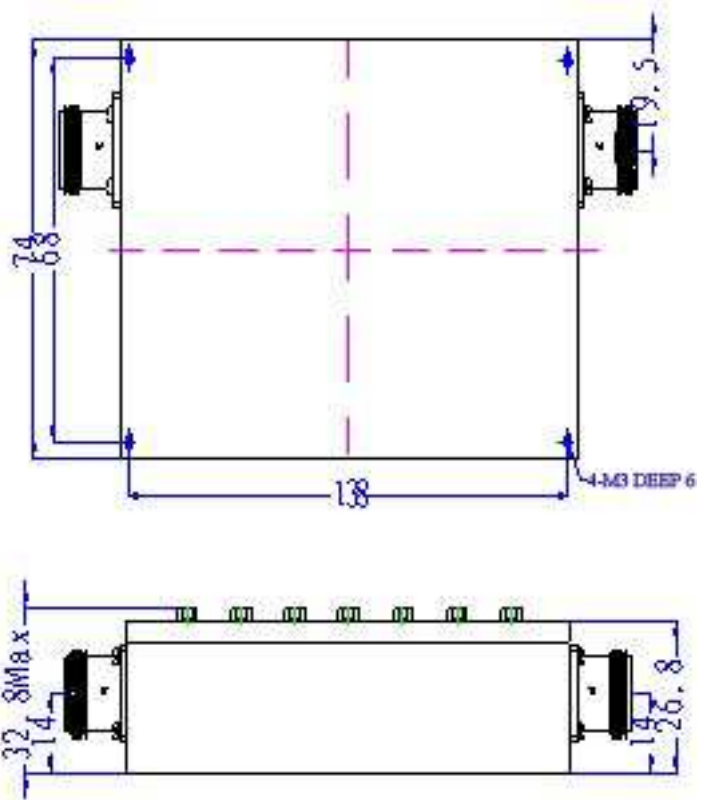

Outline Drawing:

Notes:

Ensure connectors are in flat connection with outer connectors.
Connector type is optional of N-type or SMA, depending on requirements.
Right reserved by CMI of revising this file and not notifying in advance.

CALL OUR SALES DEPARTMENT FOR MORE INFORMATION OR VARIATIONS OF THIS PRODUCT.

**Corry Micronics, Inc. One Plastics Rd. - Corry, PA 16407
(814) 664-7728 Fax (814) 664-4582 www.cormic.com**

Corry Micronics Inc. herein referred to CMI, believes this information to be accurate, but makes no warranties, expressed or implied as to the accuracy of this document. CMI assumes no liability for any injury, loss, damage, direct or consequential arising from the use of our products. User assumes all risk whatsoever in connection with it's intended use. CMI also reserves the right to change this document without notice.