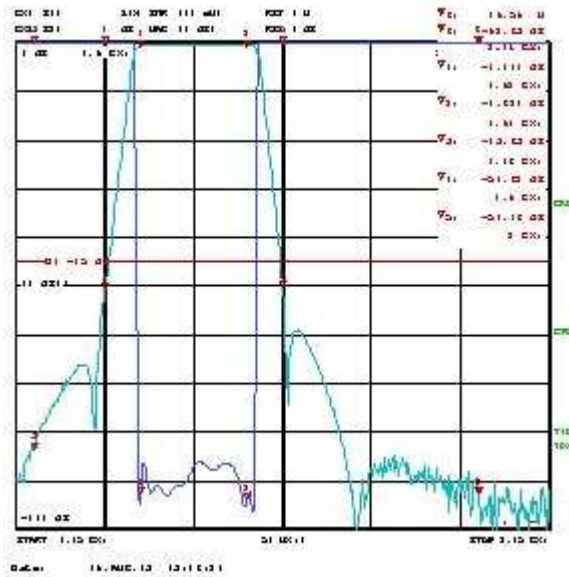

Outline Drawing:

Notes:

Connector type is optional of N-type or SMA, according to requirement.

CALL OUR SALES DEPARTMENT FOR MORE INFORMATION OR VARIATIONS OF THIS PRODUCT.

Corry Micronics, Inc. One Plastics Rd. - Corry, PA 16407
(814) 664-7728 Fax (814) 664-4582 www.cormic.com

Corry Micronics Inc. herein referred to CMI, believes this information to be accurate, but makes no warranties, expressed or implied as to the accuracy of this document. CMI assumes no liability for any injury, loss, damage, direct or consequential arising from the use of our products. User assumes all risk whatsoever in connection with it's intended use. CMI also reserves the right to change this document without notice.