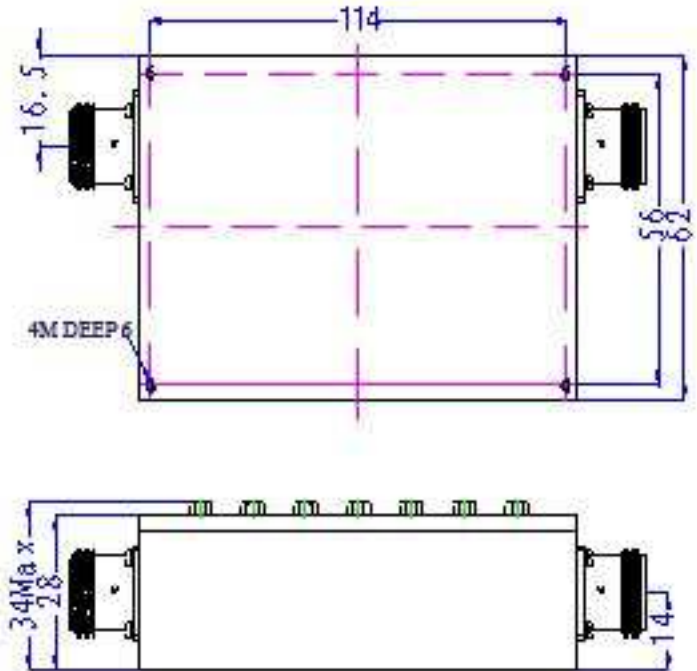

Outline Drawing:

Notes:

Connector type is optional of N-type or SMA, according to requirement.

CALL OUR SALES DEPARTMENT FOR MORE INFORMATION OR VARIATIONS OF THIS PRODUCT.

Corry Micronics, Inc. One Plastics Rd. - Corry, PA 16407
(814) 664-7728 Fax (814) 664-4582 www.cormic.com

Corry Micronics Inc. herein referred to CMI, believes this information to be accurate, but makes no warranties, expressed or implied as to the accuracy of this document. CMI assumes no liability for any injury, loss, damage, direct or consequential arising from the use of our products. User assumes all risk whatsoever in connection with it's intended use. CMI also reserves the right to change this document without notice.