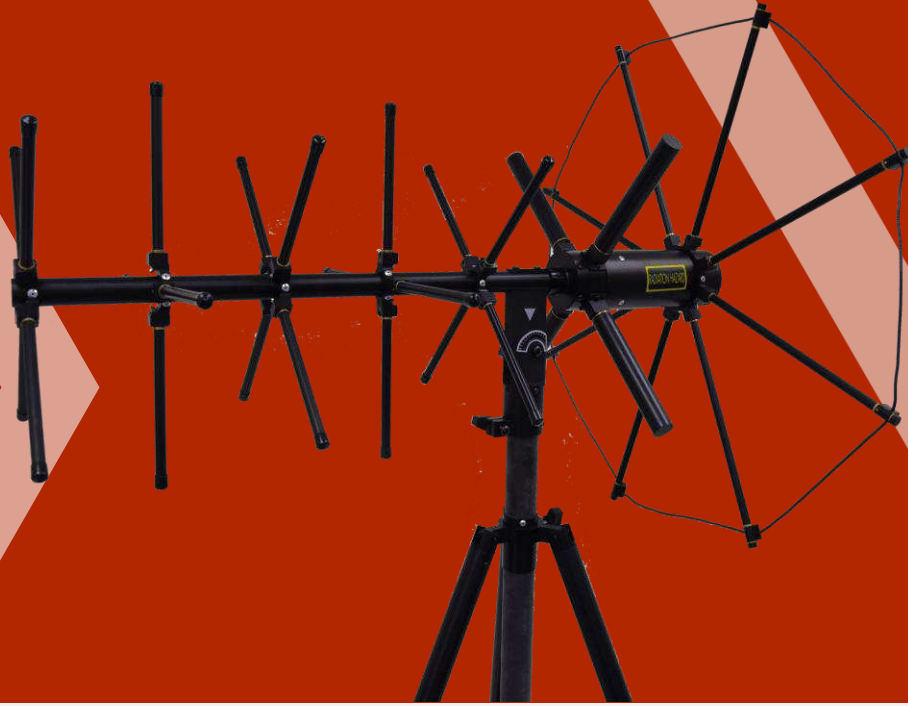

sales@ara-inc.com

ARA-3241 SERIES HIGH GAIN MUOS SATCOM ANTENNAS

The ARA-3241 Series hosts extremely rugged and portable high-gain UHF SATCOM antennas that are available in full and compact sizes. These antennas are ideal for tactical command posts and temporary fixed site applications. The compact version is ideal for operation in high winds. The right-hand circular polarized (RHCP) antenna is designed to operate from 300 to 380 MHz at 200 Watts CW. These antennas are designed with exceptionally high gain, low VSWR, and rapid deployment. The antenna complies with MIL-STD-810G environmental standards for vibration, shock, temperature, loose cargo, and immersion.

ARA

8880 Gorman Road, Laurel, MD 20723
301-937-8888 | www.ara-inc.com

sales@ara-inc.com

Revised October 2020

FEATURES

- Deployment Time: < 3 minutes
- Black Anodized Finish
- Folding Tripod with Azimuth and Elevation Adjustment
- Two 12.5ft RF cables
- Soft or Hard Case
- Standard or Compact Size
- Made in the USA 

Specifications

Specifications	
Gain	9.7 to 15.0 dBic
Frequency	300 to 380 MHz
Polarization	Right-Hand Circular
Impedance	50 Ω
VSWR	< 1.5:1
Axial Ratio	< 3 dB
Power Handling	200 Watts CW
Cables	Includes 2 RF RG-213 12.5' cables with Type-N Male to Type-N Female

Configurations

	ARA-3241	ARA-3241-HC	ARA-3241C*	ARA-3241C-HC*
Gain	9.7 to 15.0 dBic	9.7 to 15.0 dBic	+11 dBic	+11 dBic
Axial Ratio	3 dB	3 dB	2 dB	2 dB
Input Connector Type	N-Type Male	N-Type Male	N-Type Female	N-Type Female
Weight	34 lbs	34 lbs	20 lbs	20 lbs
Storage	Storage Bag	Hard Case**	Storage Bag	Hard Case**
Wind Speed	Up to 80 MPH	Up to 80 MPH	Up to 160 MPH	Up to 160 MPH
Director Sets (2 each)	Included	Included	N/A	N/A
Dimensions	72" Height, 78" Length when Deployed	72" Height, 78" Length when Deployed	70" Height, 34" Length when Deployed	70" Height, 34" Length when Deployed
*Coming Soon				
**Hard Case: 13.5" x 12" x 37", 4.9 lbs				